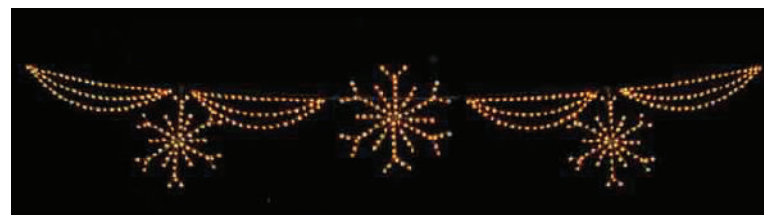

ECP-SRDA-LED
5 1/2 Ft. X 30 Ft. Ground Mount Silhouette
LED Santa with Reindeer Team

ECP-ARCH(8x14)-SF-LED
8 Ft. x 14 Ft. Ground Mount Silhouette
LED Snowflake Arch
(Seven 3 Ft. Standard Snowflakes)

ECP-ARCH(17x22)-SF-SG-LED
17 Ft. x 22 Ft. Ground Mount Silhouette
LED Snowflake & Seasons Greetings Arch

ECP-ARCH(13x12)-SL-CC-LED
13 Ft. x 12 Ft. Ground Mount Silhouette
LED SantaLand Arch with Candy Canes

ECP-ARCH-HH-17X22-LED
17 Ft x 22 Ft Ground Mount Silhouette
LED Happy Holidays Arch

ECP-SKY-SF-LED
40 Ft. Silhouette
Deluxe LED Snowflake Skyline