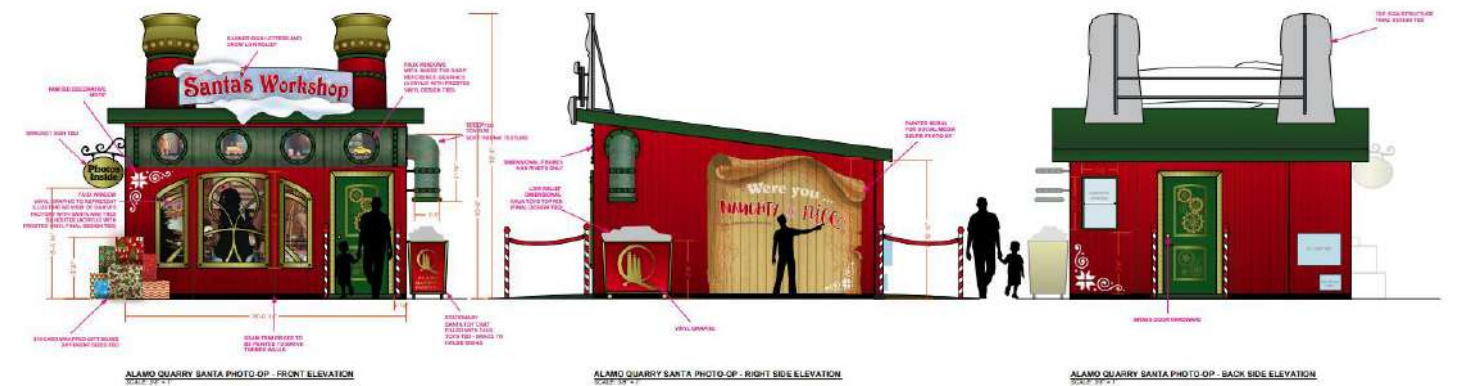

BESPOKE DECOR

JUST BECAUSE IT'S NOT LISTED DOESN'T MEAN IT CAN'T EXIST.
INQUIRE WITH US TO DISCOVER WHAT IS POSSIBLE